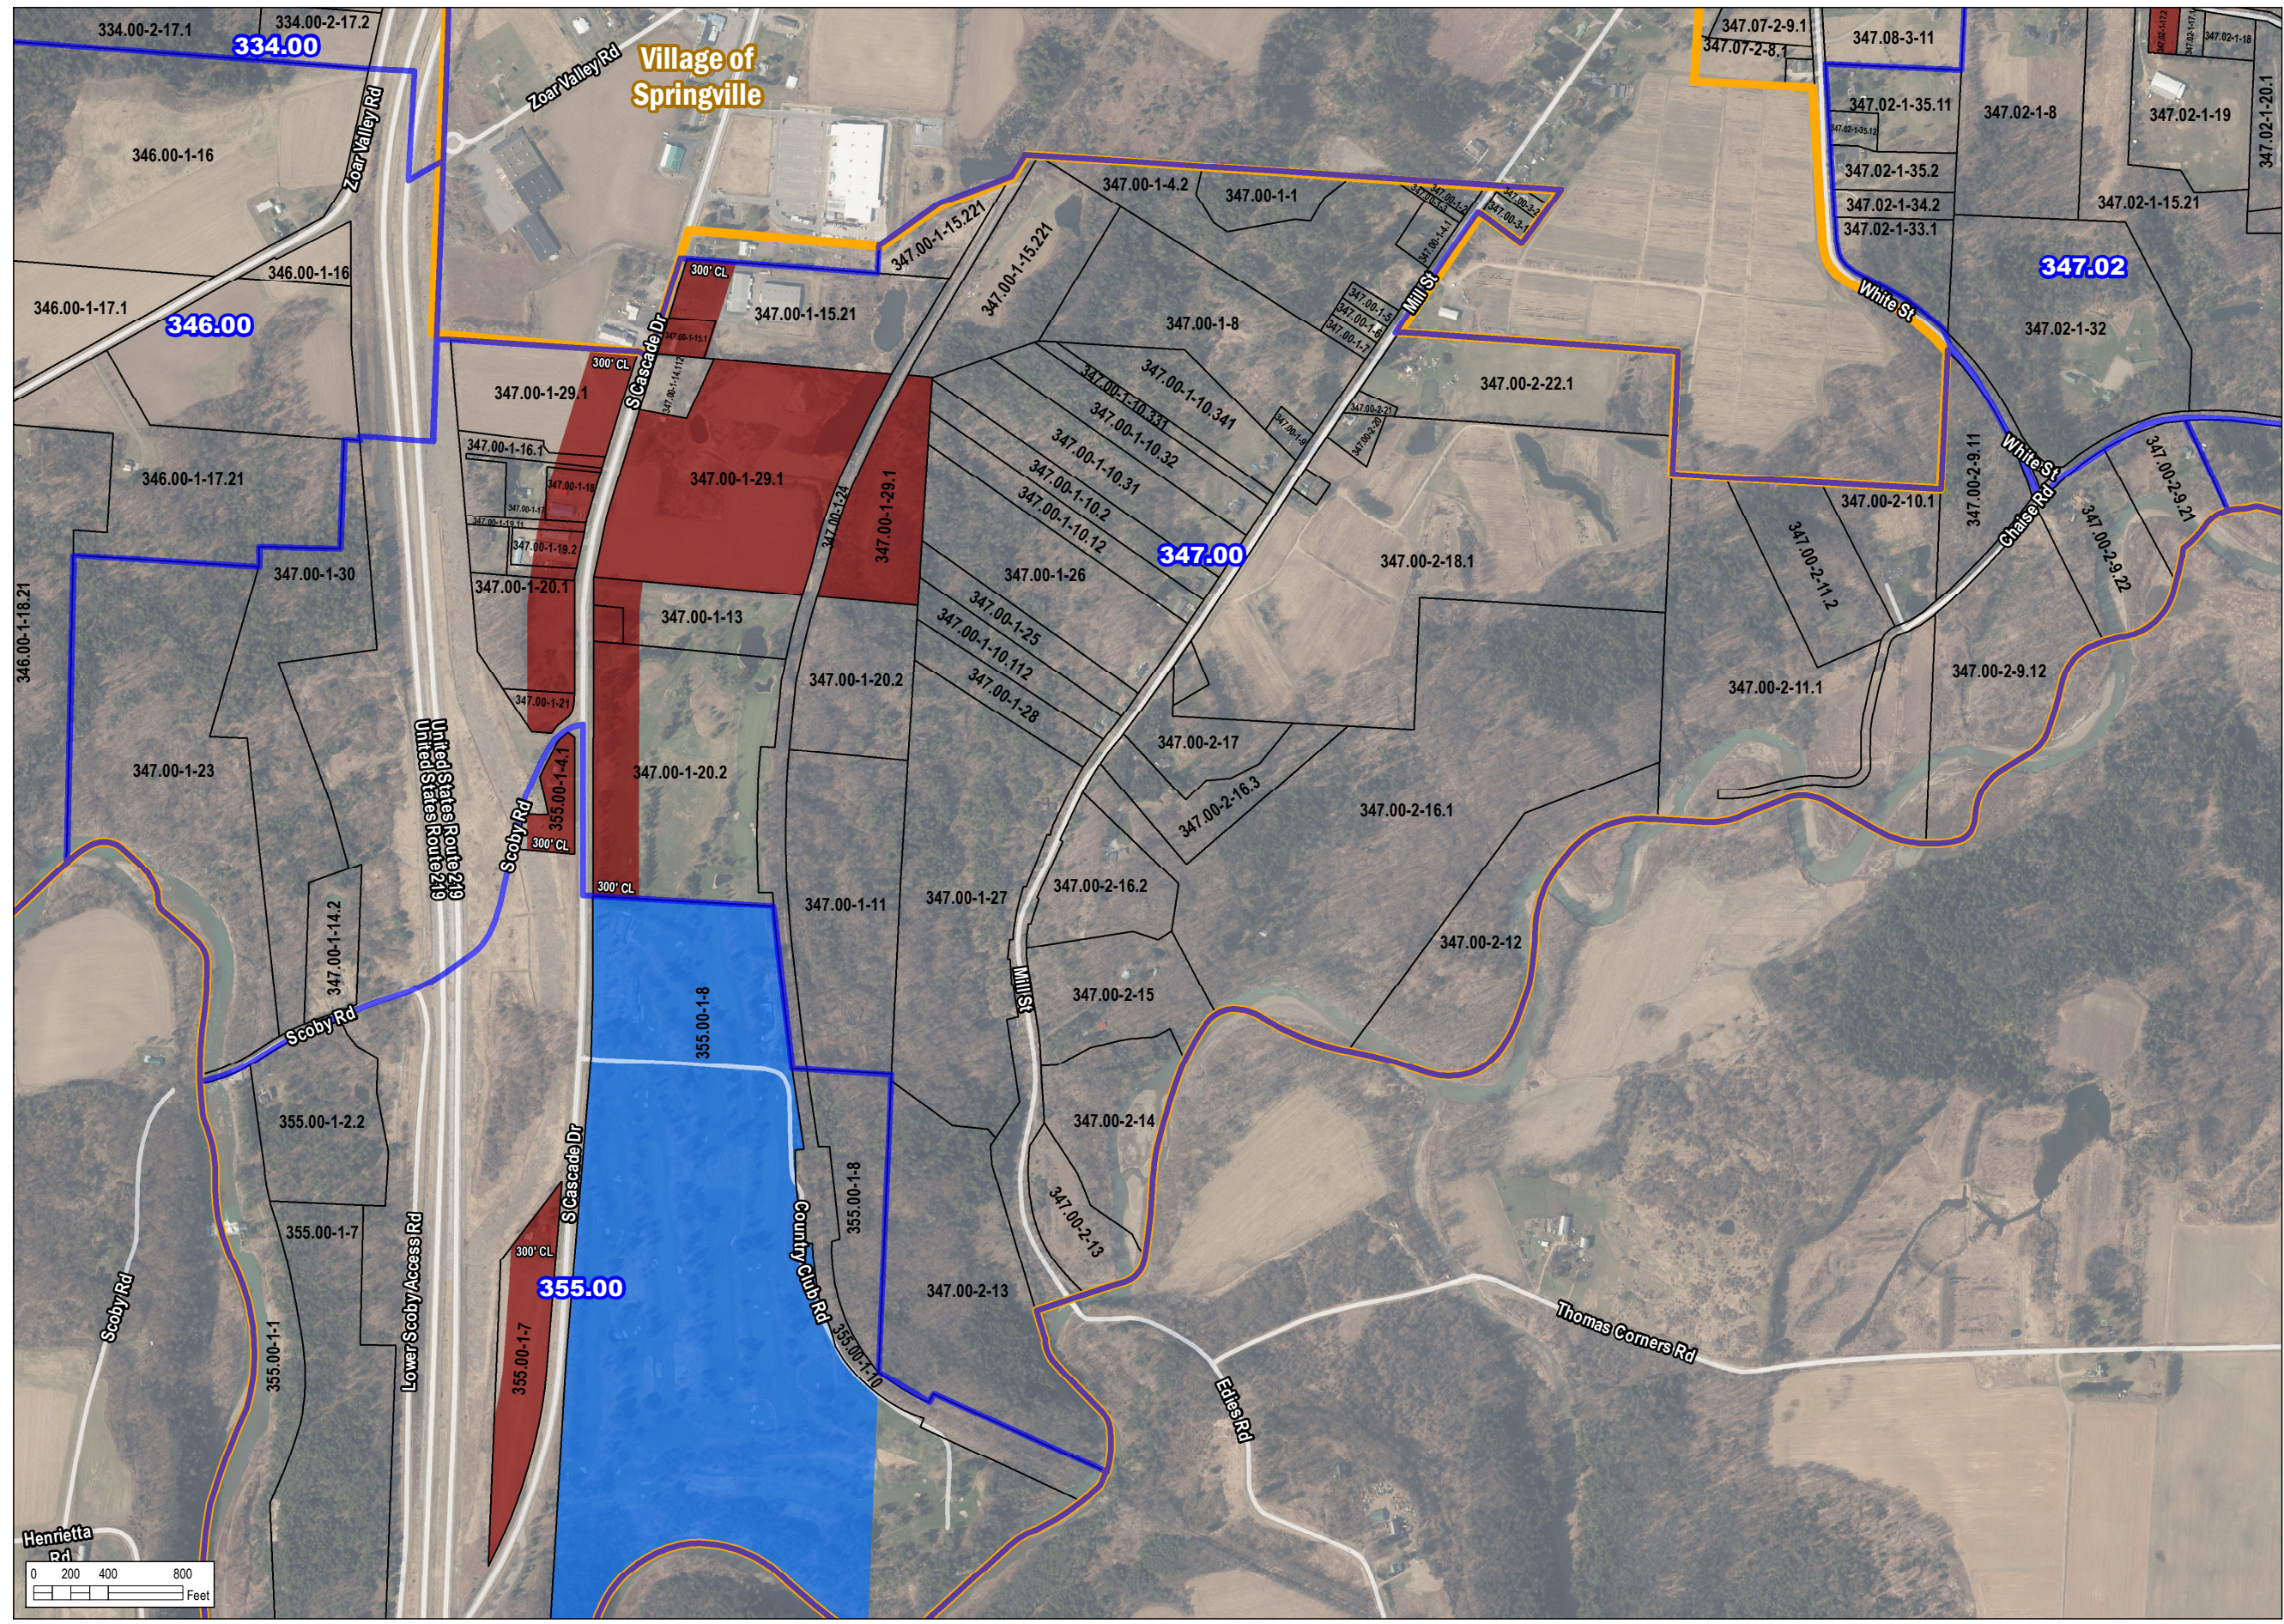

Town of Concord Existing Zoning Map ERIE COUNTY, NEW YORK

LEGEND

- Zoning Map No. (Blue outline)
- Parcels (2022) (Black outline)
- Existing Zoning**
 - R-AG, Residential-Agricultural (White)
 - R-E, Single-Family Residence - Estate (Light Yellow)
 - R-1, Single-Family Residence (Yellow)
 - R2, General Residence (Light Orange)
 - R-M, General Residence - Mobile Home Court (Orange)
 - R-12, Single-Family - Cluster Housing (Dark Orange)
 - R-RB, Residence - Restricted Business (Pink)
 - C-1, Local Retail Business (Red)
 - C-2, General Commercial (Dark Red)
 - C-R, Commercial-Recreation (Blue)
 - C-T, Commercial-Tourist (Light Blue)
 - M, General Industrial (Purple)
 - M-R, Mining Reclamation (Green)

Wendel WD Architecture, Engineering, Surveying & Landscape Architecture, P.C. shall assume no liability for 1. Any errors, omissions, or inaccuracies in the information provided regardless of how caused or; 2. Any decision or action taken or not taken by the reader in reliance upon any information or data furnished hereunder.
Data Sources: Town of Concord, NY, Erie County Office of GIS, NYS GIS Program Office, 2021 Aerial Imagery