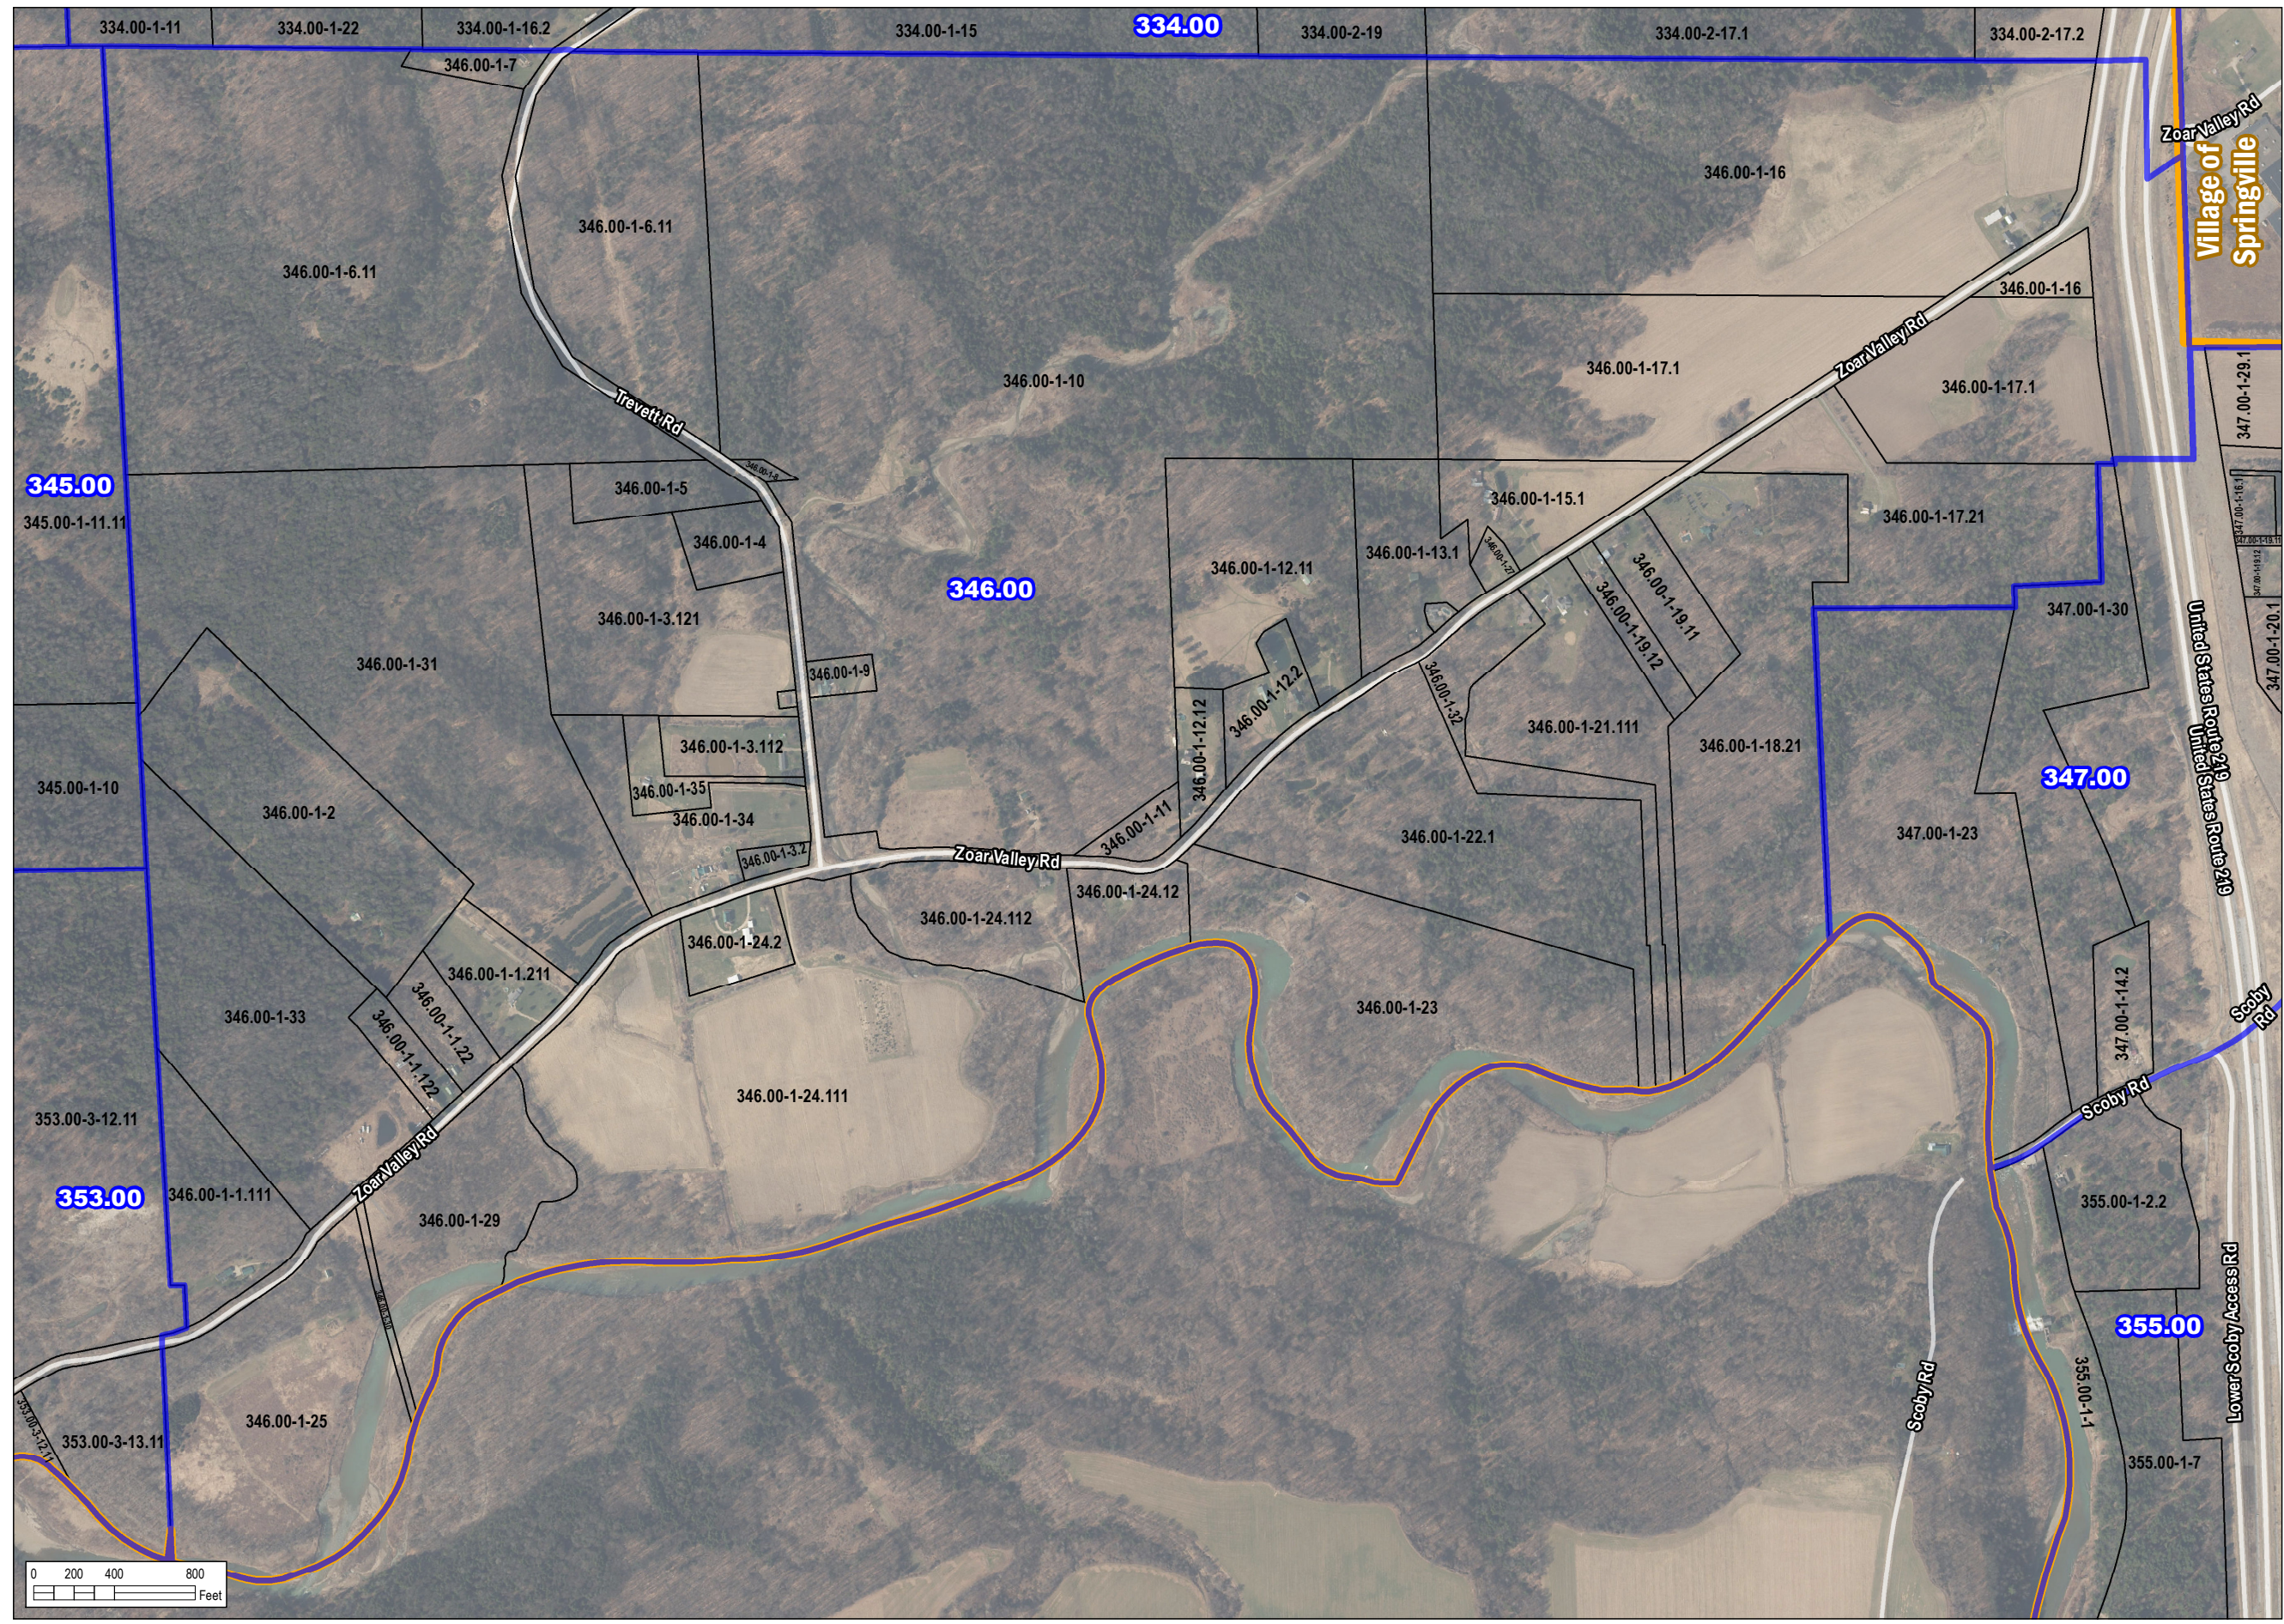

Town of Concord Existing Zoning Map ERIE COUNTY, NEW YORK

LEGEND

- Zoning Map No. (Blue outline)
- Parcels (2022) (Black outline)
- Existing Zoning**
 - R-AG, Residential-Agricultural (White)
 - R-E, Single-Family Residence - Estate (Light Yellow)
 - R-1, Single-Family Residence (Yellow)
 - R2, General Residence (Light Orange)
 - R-M, General Residence - Mobile Home Court (Orange)
 - R-12, Single-Family - Cluster Housing (Dark Orange)
 - R-RB, Residence - Restricted Business (Pink)
 - C-1, Local Retail Business (Red)
 - C-2, General Commercial (Dark Red)
 - C-R, Commercial-Recreation (Blue)
 - C-T, Commercial-Tourist (Light Blue)
 - M, General Industrial (Purple)
 - M-R, Mining Reclamation (Green)

Wendel WD Architecture, Engineering, Surveying & Landscape Architecture, P.C. shall assume no liability for 1. Any errors, omissions, or inaccuracies in the information provided regardless of how caused or; 2. Any decision or action taken or not taken by the reader in reliance upon any information or data furnished hereunder.
Data Sources: Town of Concord, NY, Erie County Office of GIS, NYS GIS Program Office, 2021 Aerial Imagery