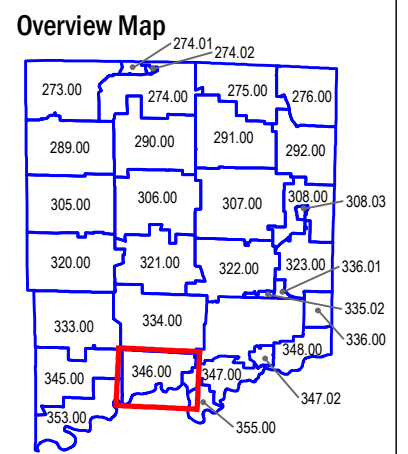

Town of Concord Existing Zoning Map ERIE COUNTY, NEW YORK

LEGEND

- Zoning Map No. (Blue outline)
- Parcels (2022) (Black outline)
- Existing Zoning**
 - R-AG, Residential-Agricultural (White)
 - R-E, Single-Family Residence - Estate (Light Yellow)
 - R-1, Single-Family Residence (Yellow)
 - R2, General Residence (Light Orange)
 - R-M, General Residence - Mobile Home Court (Orange)
 - R-12, Single-Family - Cluster Housing (Dark Orange)
 - R-RB, Residence - Restricted Business (Pink)
 - C-1, Local Retail Business (Red)
 - C-2, General Commercial (Dark Red)
 - C-R, Commercial-Recreation (Blue)
 - C-T, Commercial-Tourist (Light Blue)
 - M, General Industrial (Purple)
 - M-R, Mining Reclamation (Green)