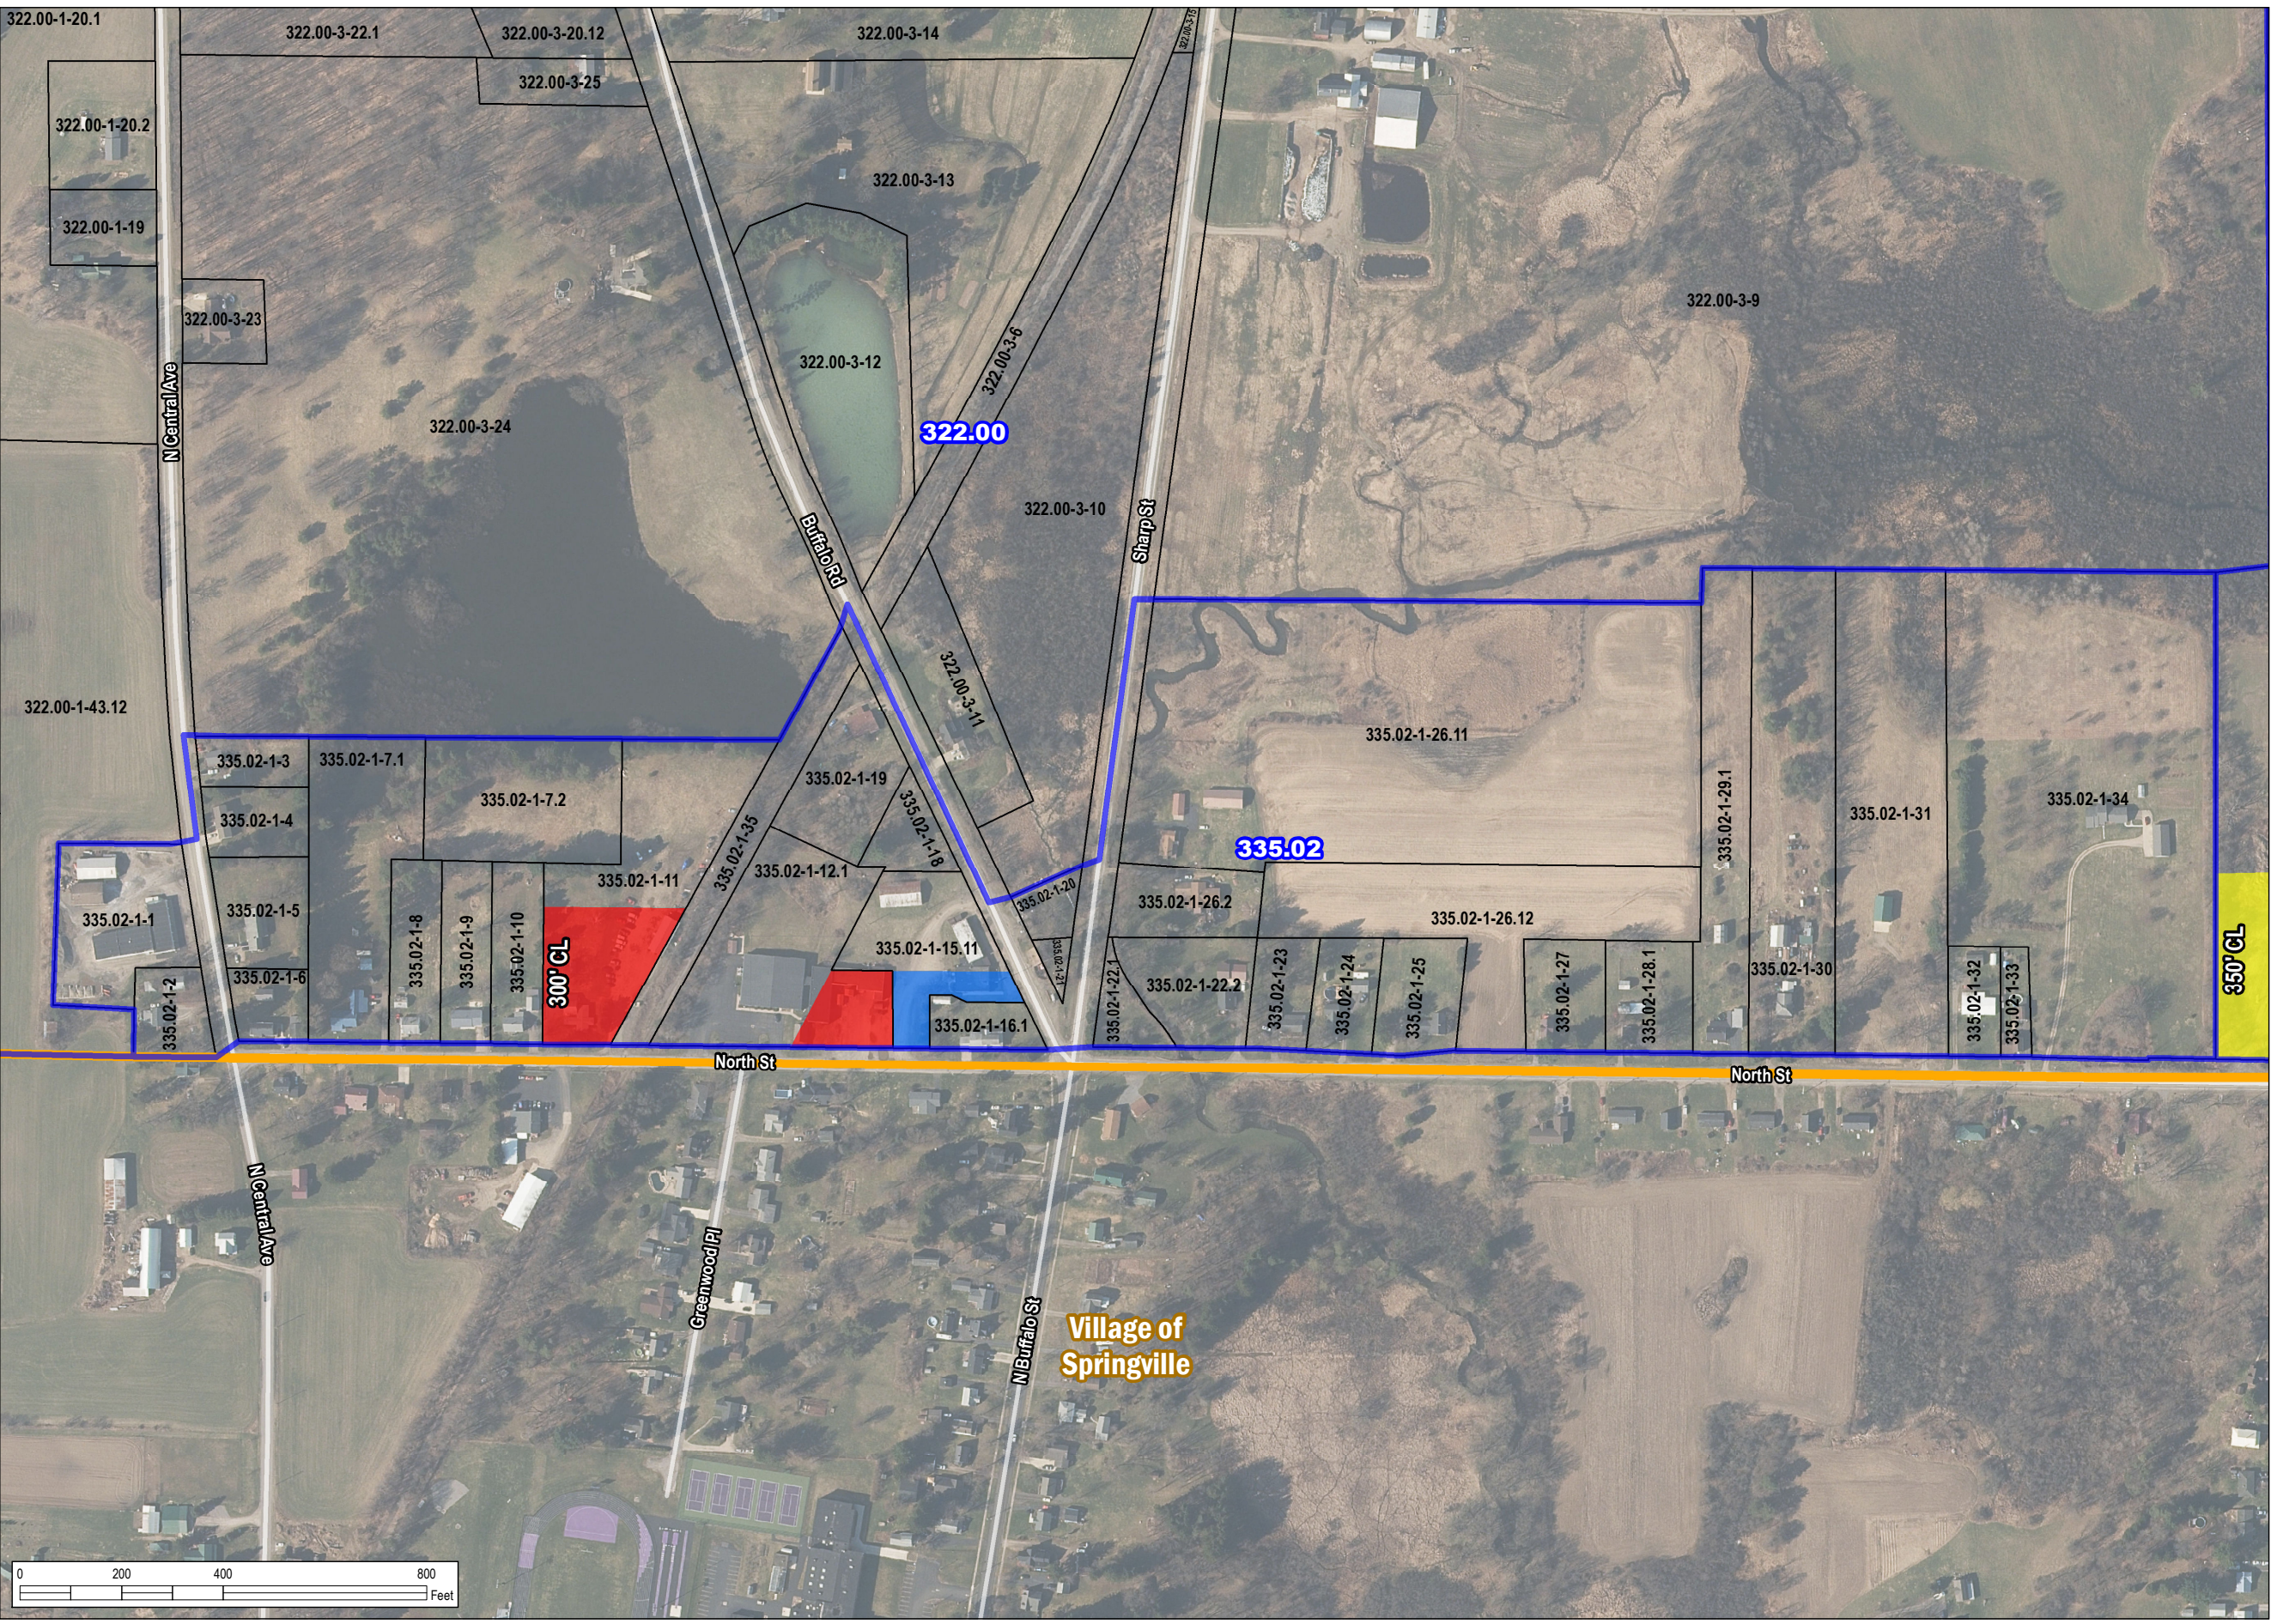

Town of Concord Existing Zoning Map ERIE COUNTY, NEW YORK

LEGEND

- Zoning Map No. (Blue outline)
- Parcels (2022) (Black outline)

Existing Zoning

- R-AG, Residential-Agricultural (White)
- R-E, Single-Family Residence - Estate (Light Yellow)
- R-1, Single-Family Residence (Yellow)
- R2, General Residence (Light Orange)
- R-M, General Residence - Mobile Home Court (Orange)
- R-12, Single-Family - Cluster Housing (Dark Orange)
- R-RB, Residence - Restricted Business (Pink)
- C-1, Local Retail Business (Red)
- C-2, General Commercial (Dark Red)
- C-R, Commercial-Recreation (Blue)
- C-T, Commercial-Tourist (Light Blue)
- M, General Industrial (Purple)
- M-R, Mining Reclamation (Green)

Wendel WD Architecture, Engineering, Surveying & Landscape Architecture, P.C. shall assume no liability for 1. Any errors, omissions, or inaccuracies in the information provided regardless of how caused or; 2. Any decision or action taken or not taken by the reader in reliance upon any information or data furnished hereunder.
Data Sources: Town of Concord, NY, Erie County Office of GIS, NYS GIS Program Office, 2021 Aerial Imagery