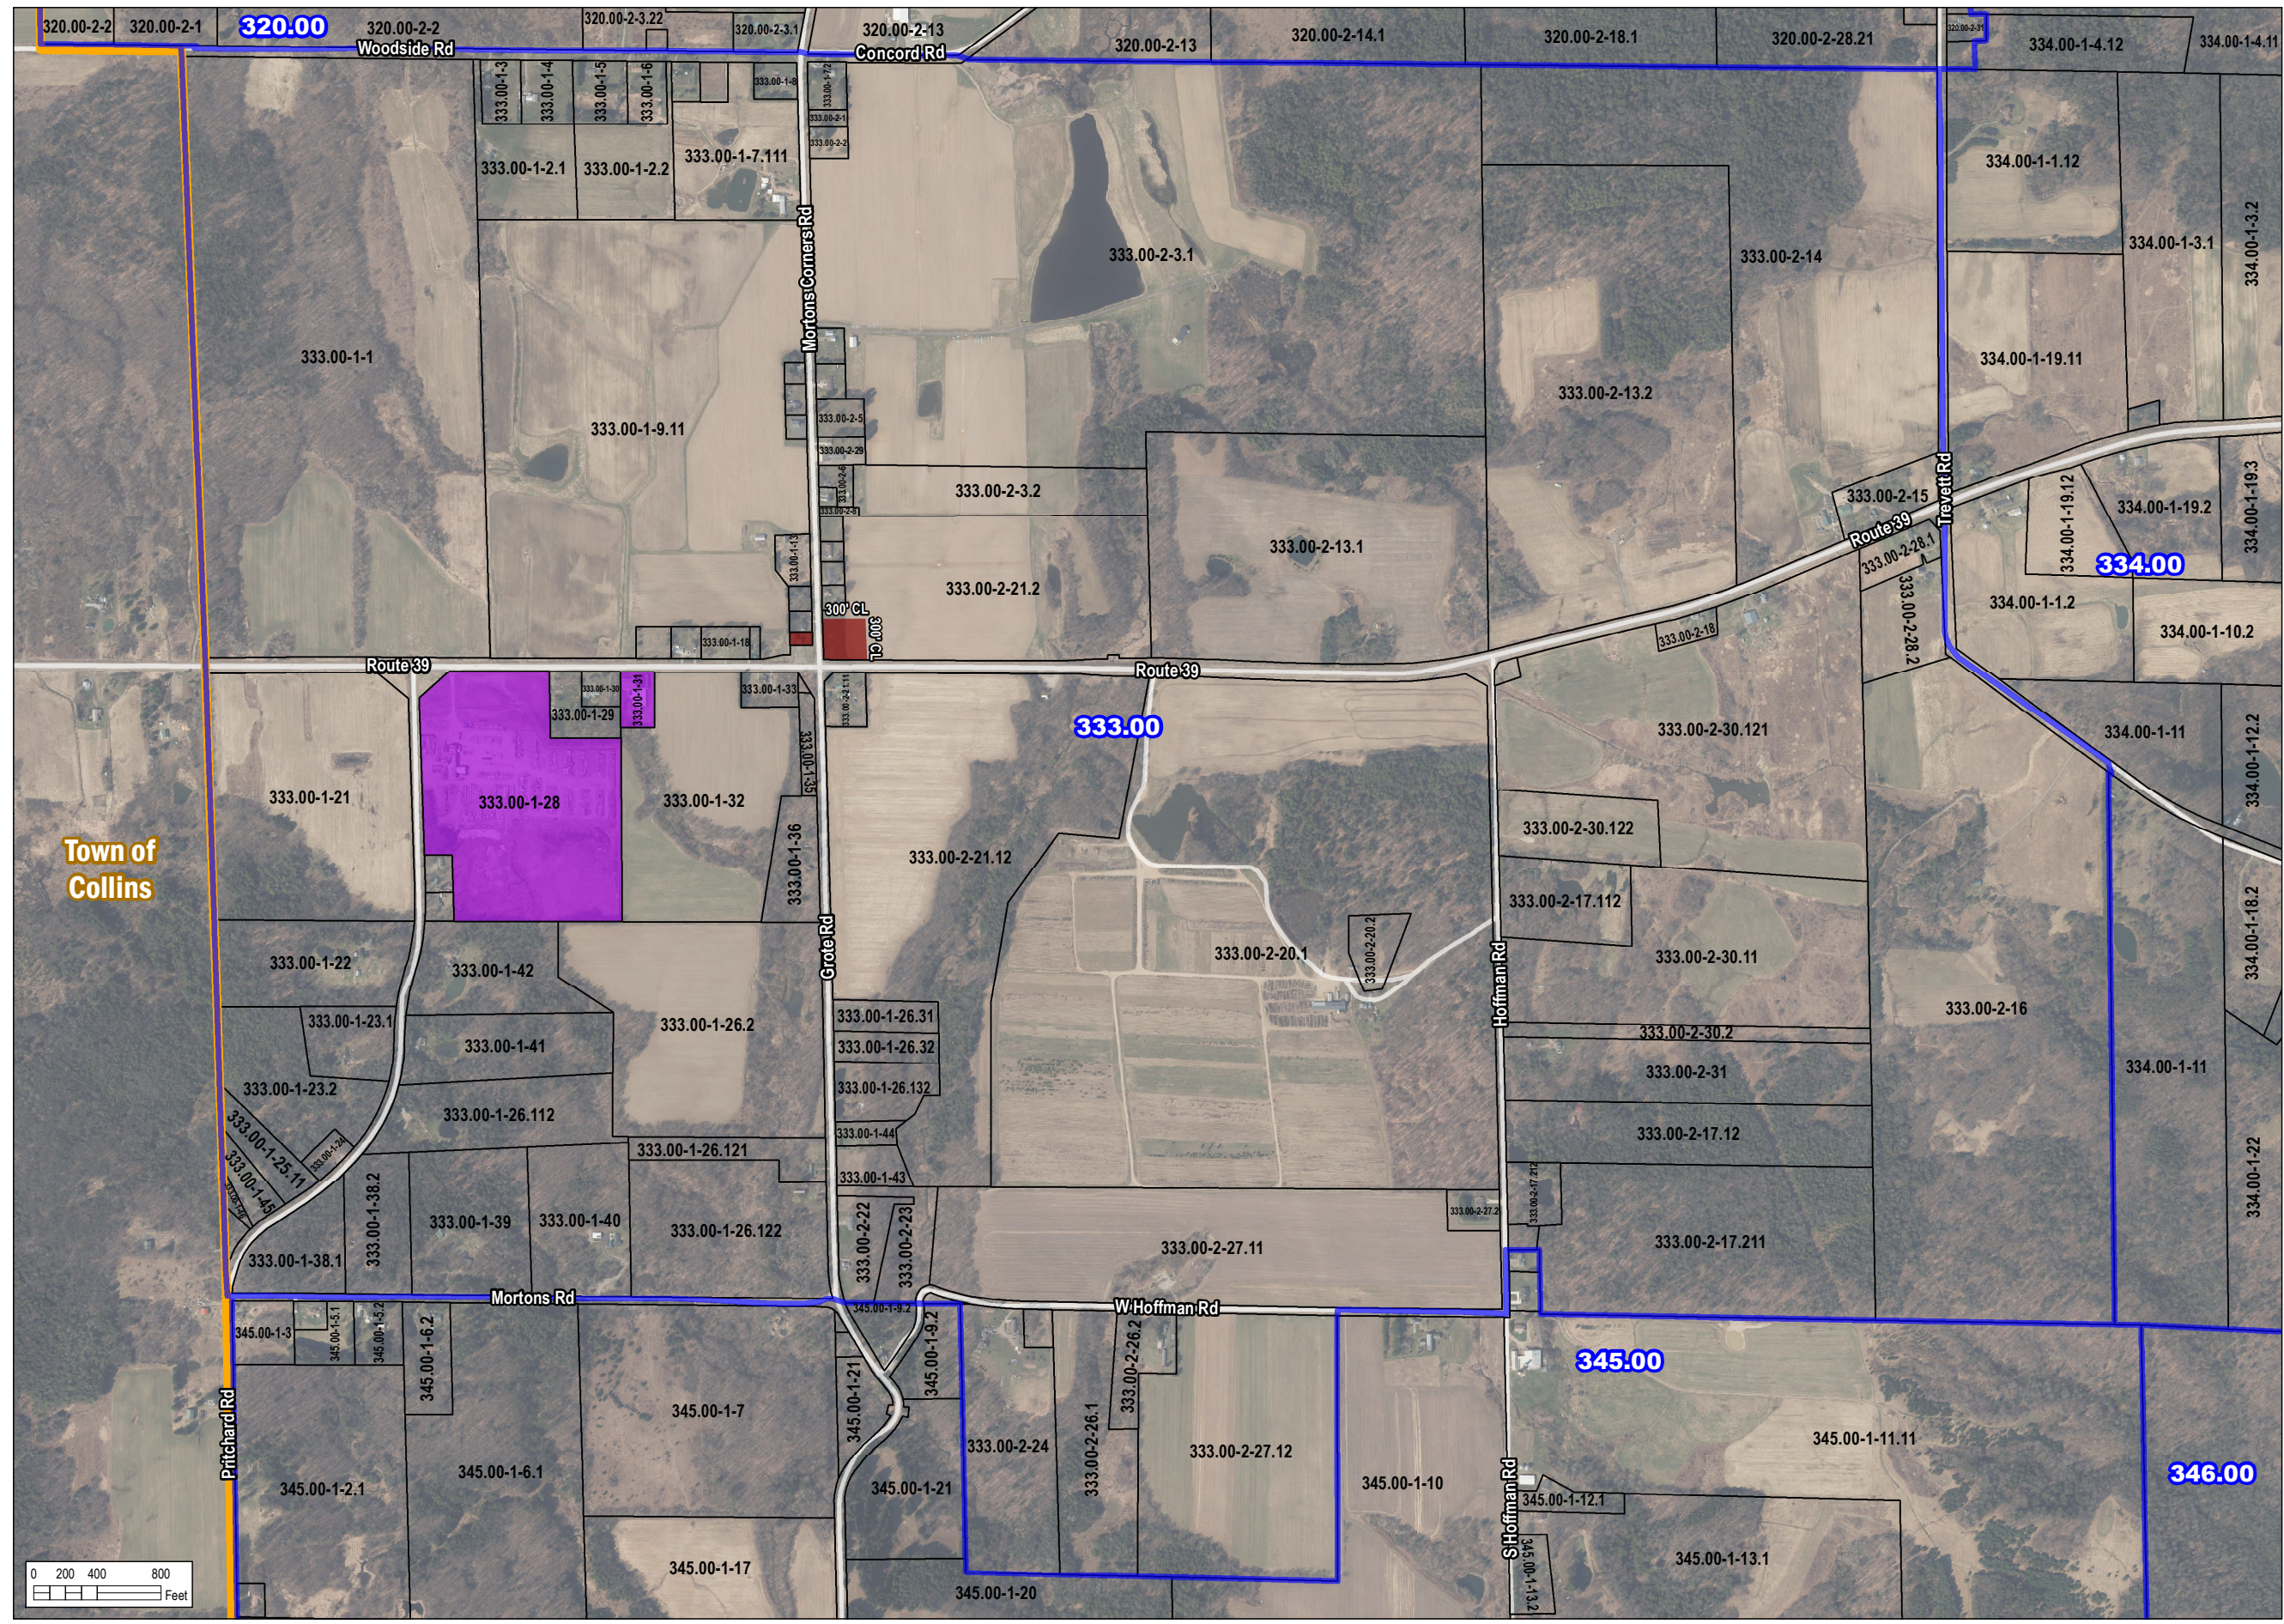

Town of Concord Existing Zoning Map ERIE COUNTY, NEW YORK

LEGEND

- Zoning Map No. (Blue outline)
- Parcels (2022) (Black outline)

Existing Zoning

- R-AG, Residential-Agricultural (White)
- R-E, Single-Family Residence - Estate (Light Yellow)
- R-1, Single-Family Residence (Yellow)
- R2, General Residence (Light Orange)
- R-M, General Residence - Mobile Home Court (Orange)
- R-12, Single-Family - Cluster Housing (Dark Orange)
- R-RB, Residence - Restricted Business (Pink)
- C-1, Local Retail Business (Red)
- C-2, General Commercial (Dark Red)
- C-R, Commercial-Recreation (Light Blue)
- C-T, Commercial-Tourist (Cyan)
- M, General Industrial (Purple)
- M-R, Mining Reclamation (Green)

Overview Map

Town of
Collins

Wendel WD Architecture, Engineering, Surveying & Landscape Architecture, P.C. shall assume no liability for 1. Any errors, omissions, or inaccuracies in the information provided regardless of how caused or; 2. Any decision or action taken or not taken by the reader in reliance upon any information or data furnished hereunder.
Data Sources: Town of Concord, NY, Erie County Office of GIS, NYS GIS Program Office, 2021 Aerial Imagery