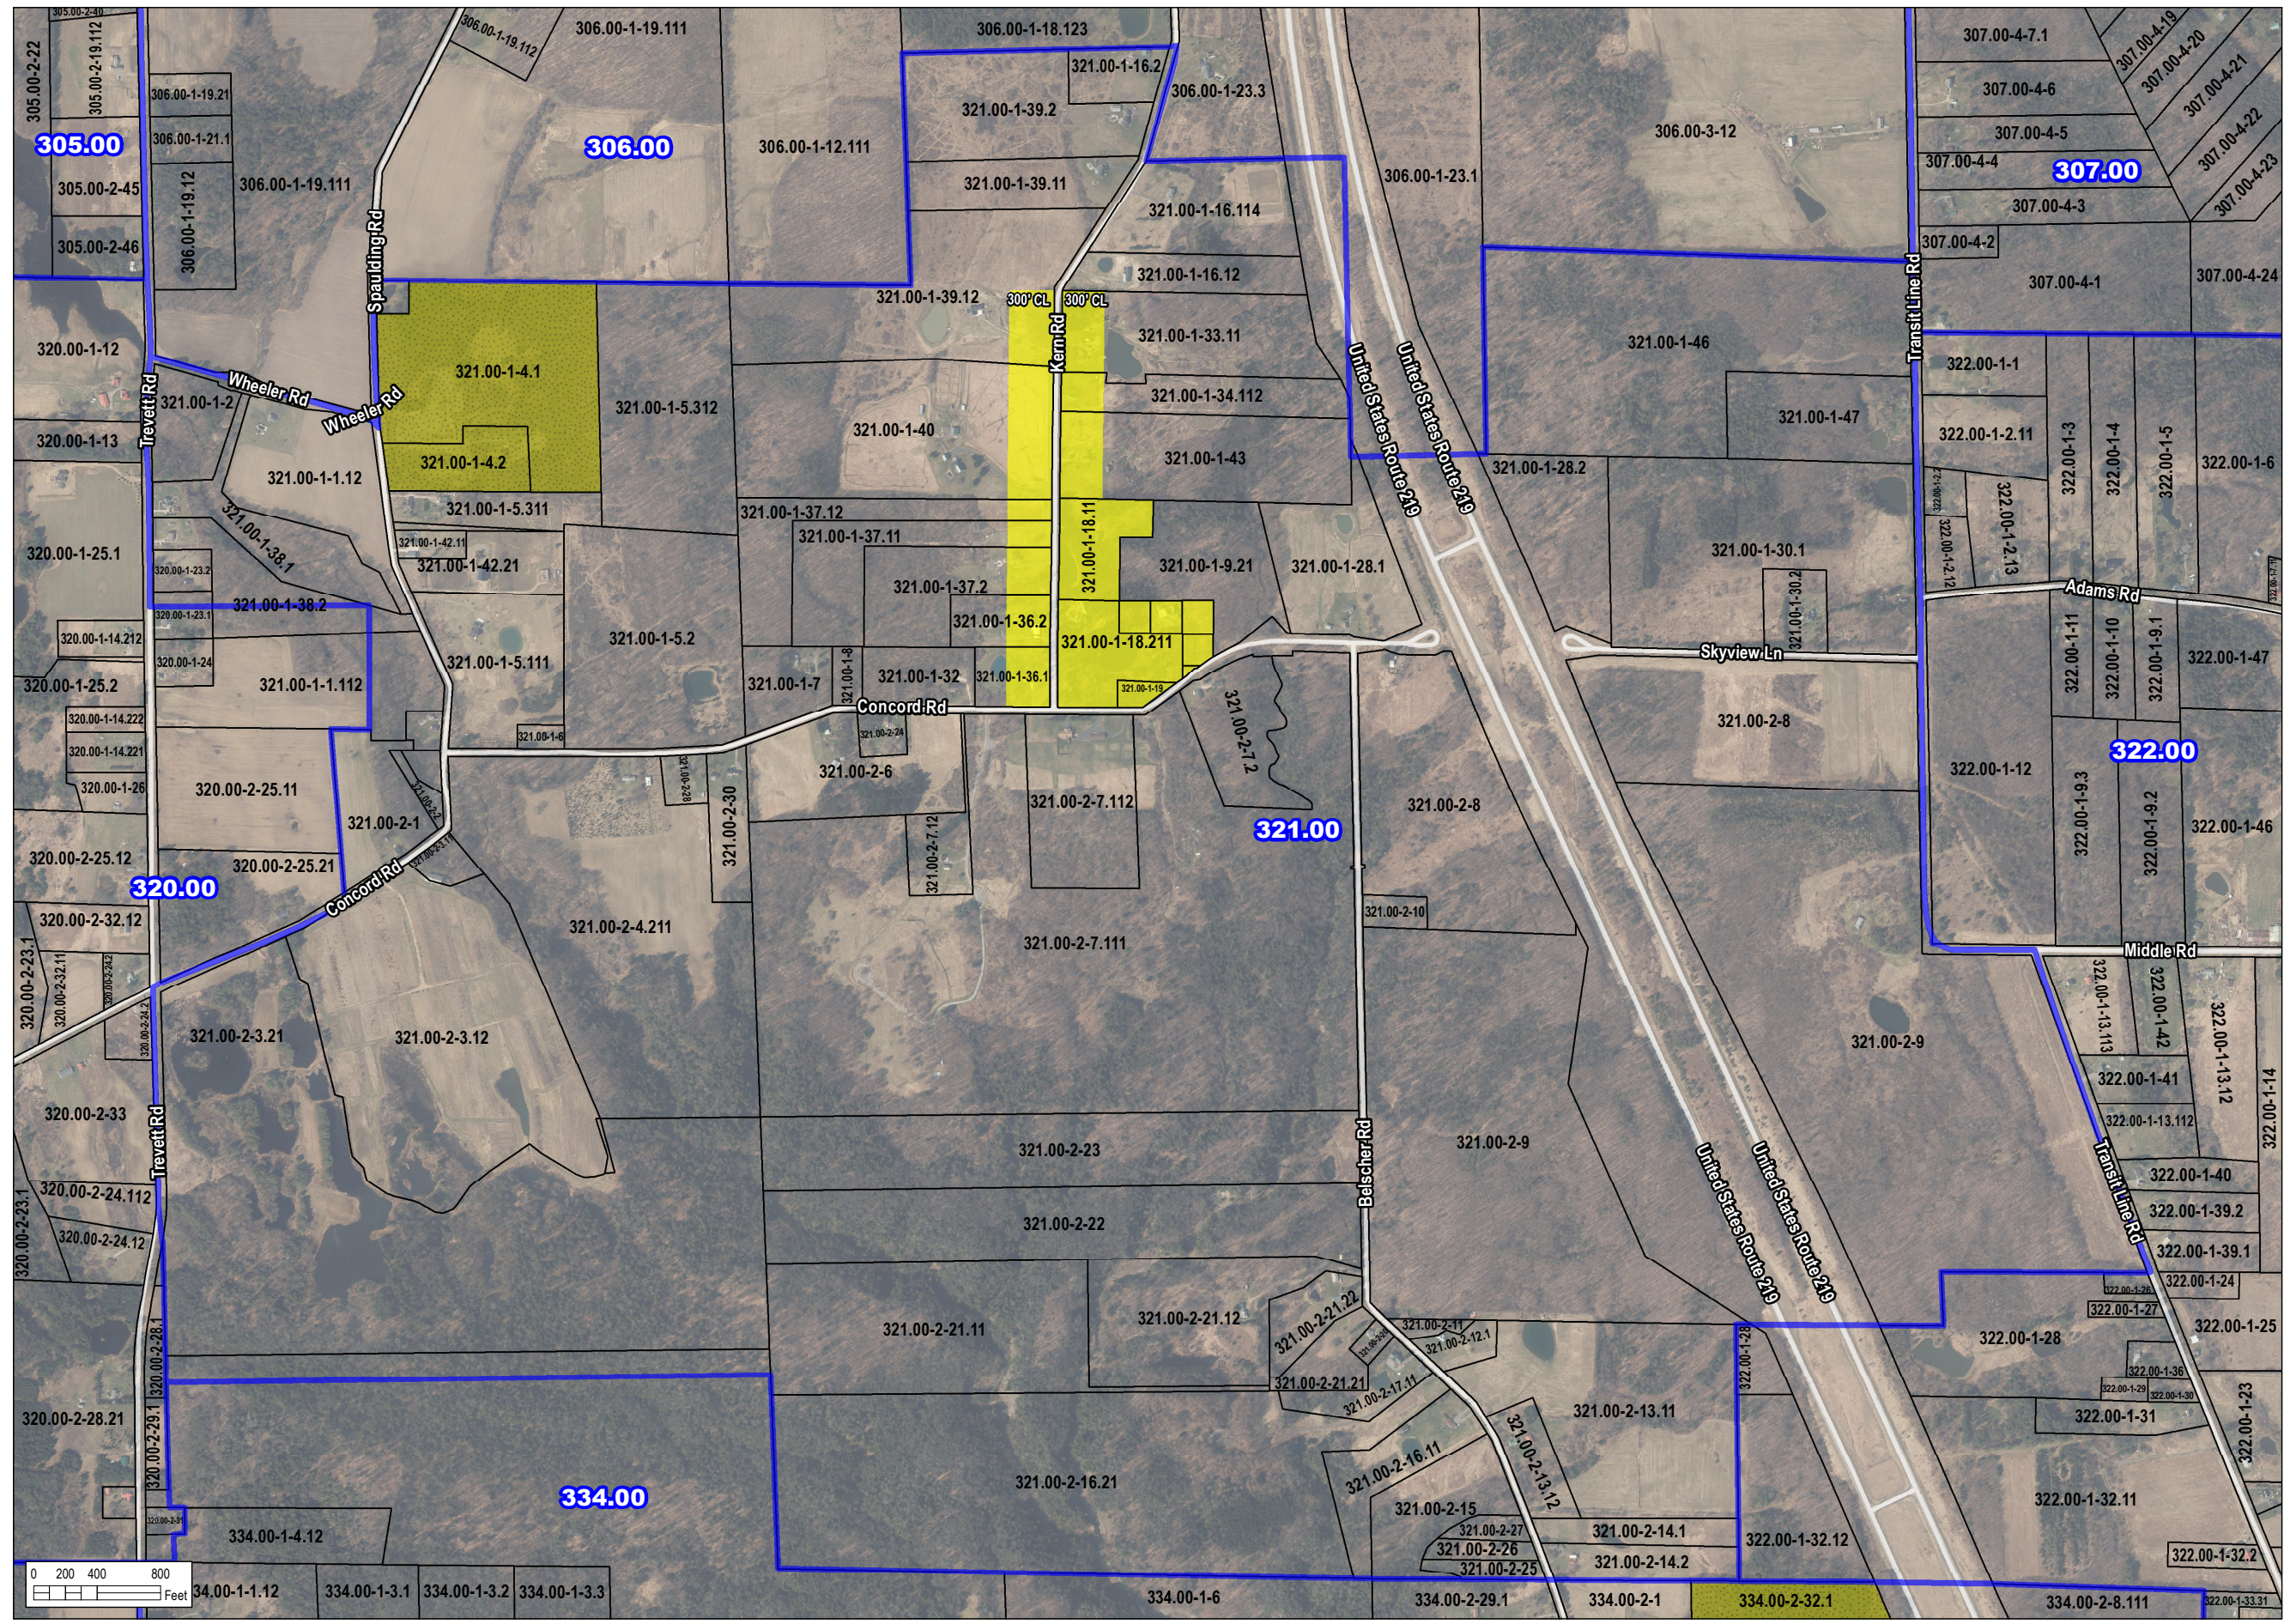

Town of Concord Existing Zoning Map ERIE COUNTY, NEW YORK

LEGEND

- Zoning Map No. (Blue outline)
- Parcels (2022) (Black outline)
- Existing Zoning**
 - R-AG, Residential-Agricultural (White)
 - R-E, Single-Family Residence - Estate (Light Yellow)
 - R-1, Single-Family Residence (Yellow)
 - R2, General Residence (Light Orange)
 - R-M, General Residence - Mobile Home Court (Orange)
 - R-12, Single-Family - Cluster Housing (Dark Orange)
 - R-RB, Residence - Restricted Business (Pink)
 - C-1, Local Retail Business (Red)
 - C-2, General Commercial (Dark Red)
 - C-R, Commercial-Recreation (Light Blue)
 - C-T, Commercial-Tourist (Cyan)
 - M, General Industrial (Purple)
 - M-R, Mining Reclamation (Green)

Overview Map

Wendel WD Architecture, Engineering, Surveying & Landscape Architecture, P.C. shall assume no liability for 1. Any errors, omissions, or inaccuracies in the information provided regardless of how caused or; 2. Any decision or action taken or not taken by the reader in reliance upon any information or data furnished hereunder.
Data Sources: Town of Concord, NY, Erie County Office of GIS, NYS GIS Program Office, 2021 Aerial Imagery