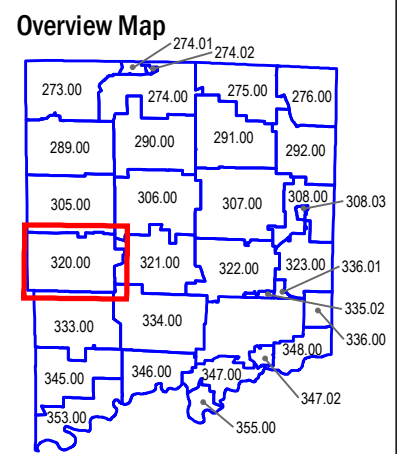

Town of Concord Existing Zoning Map ERIE COUNTY, NEW YORK

LEGEND

- Zoning Map No. (Blue outline)
- Parcels (2022) (Black outline)
- Existing Zoning
 - R-AG, Residential-Agricultural (White)
 - R-E, Single-Family Residence - Estate (Light Yellow)
 - R-1, Single-Family Residence (Yellow)
 - R2, General Residence (Light Orange)
 - R-M, General Residence - Mobile Home Court (Orange)
 - R-12, Single-Family - Cluster Housing (Dark Orange)
 - R-RB, Residence - Restricted Business (Pink)
 - C-1, Local Retail Business (Red)
 - C-2, General Commercial (Dark Red)
 - C-R, Commercial-Recreation (Light Blue)
 - C-T, Commercial-Tourist (Cyan)
 - M, General Industrial (Purple)
 - M-R, Mining Reclamation (Green)