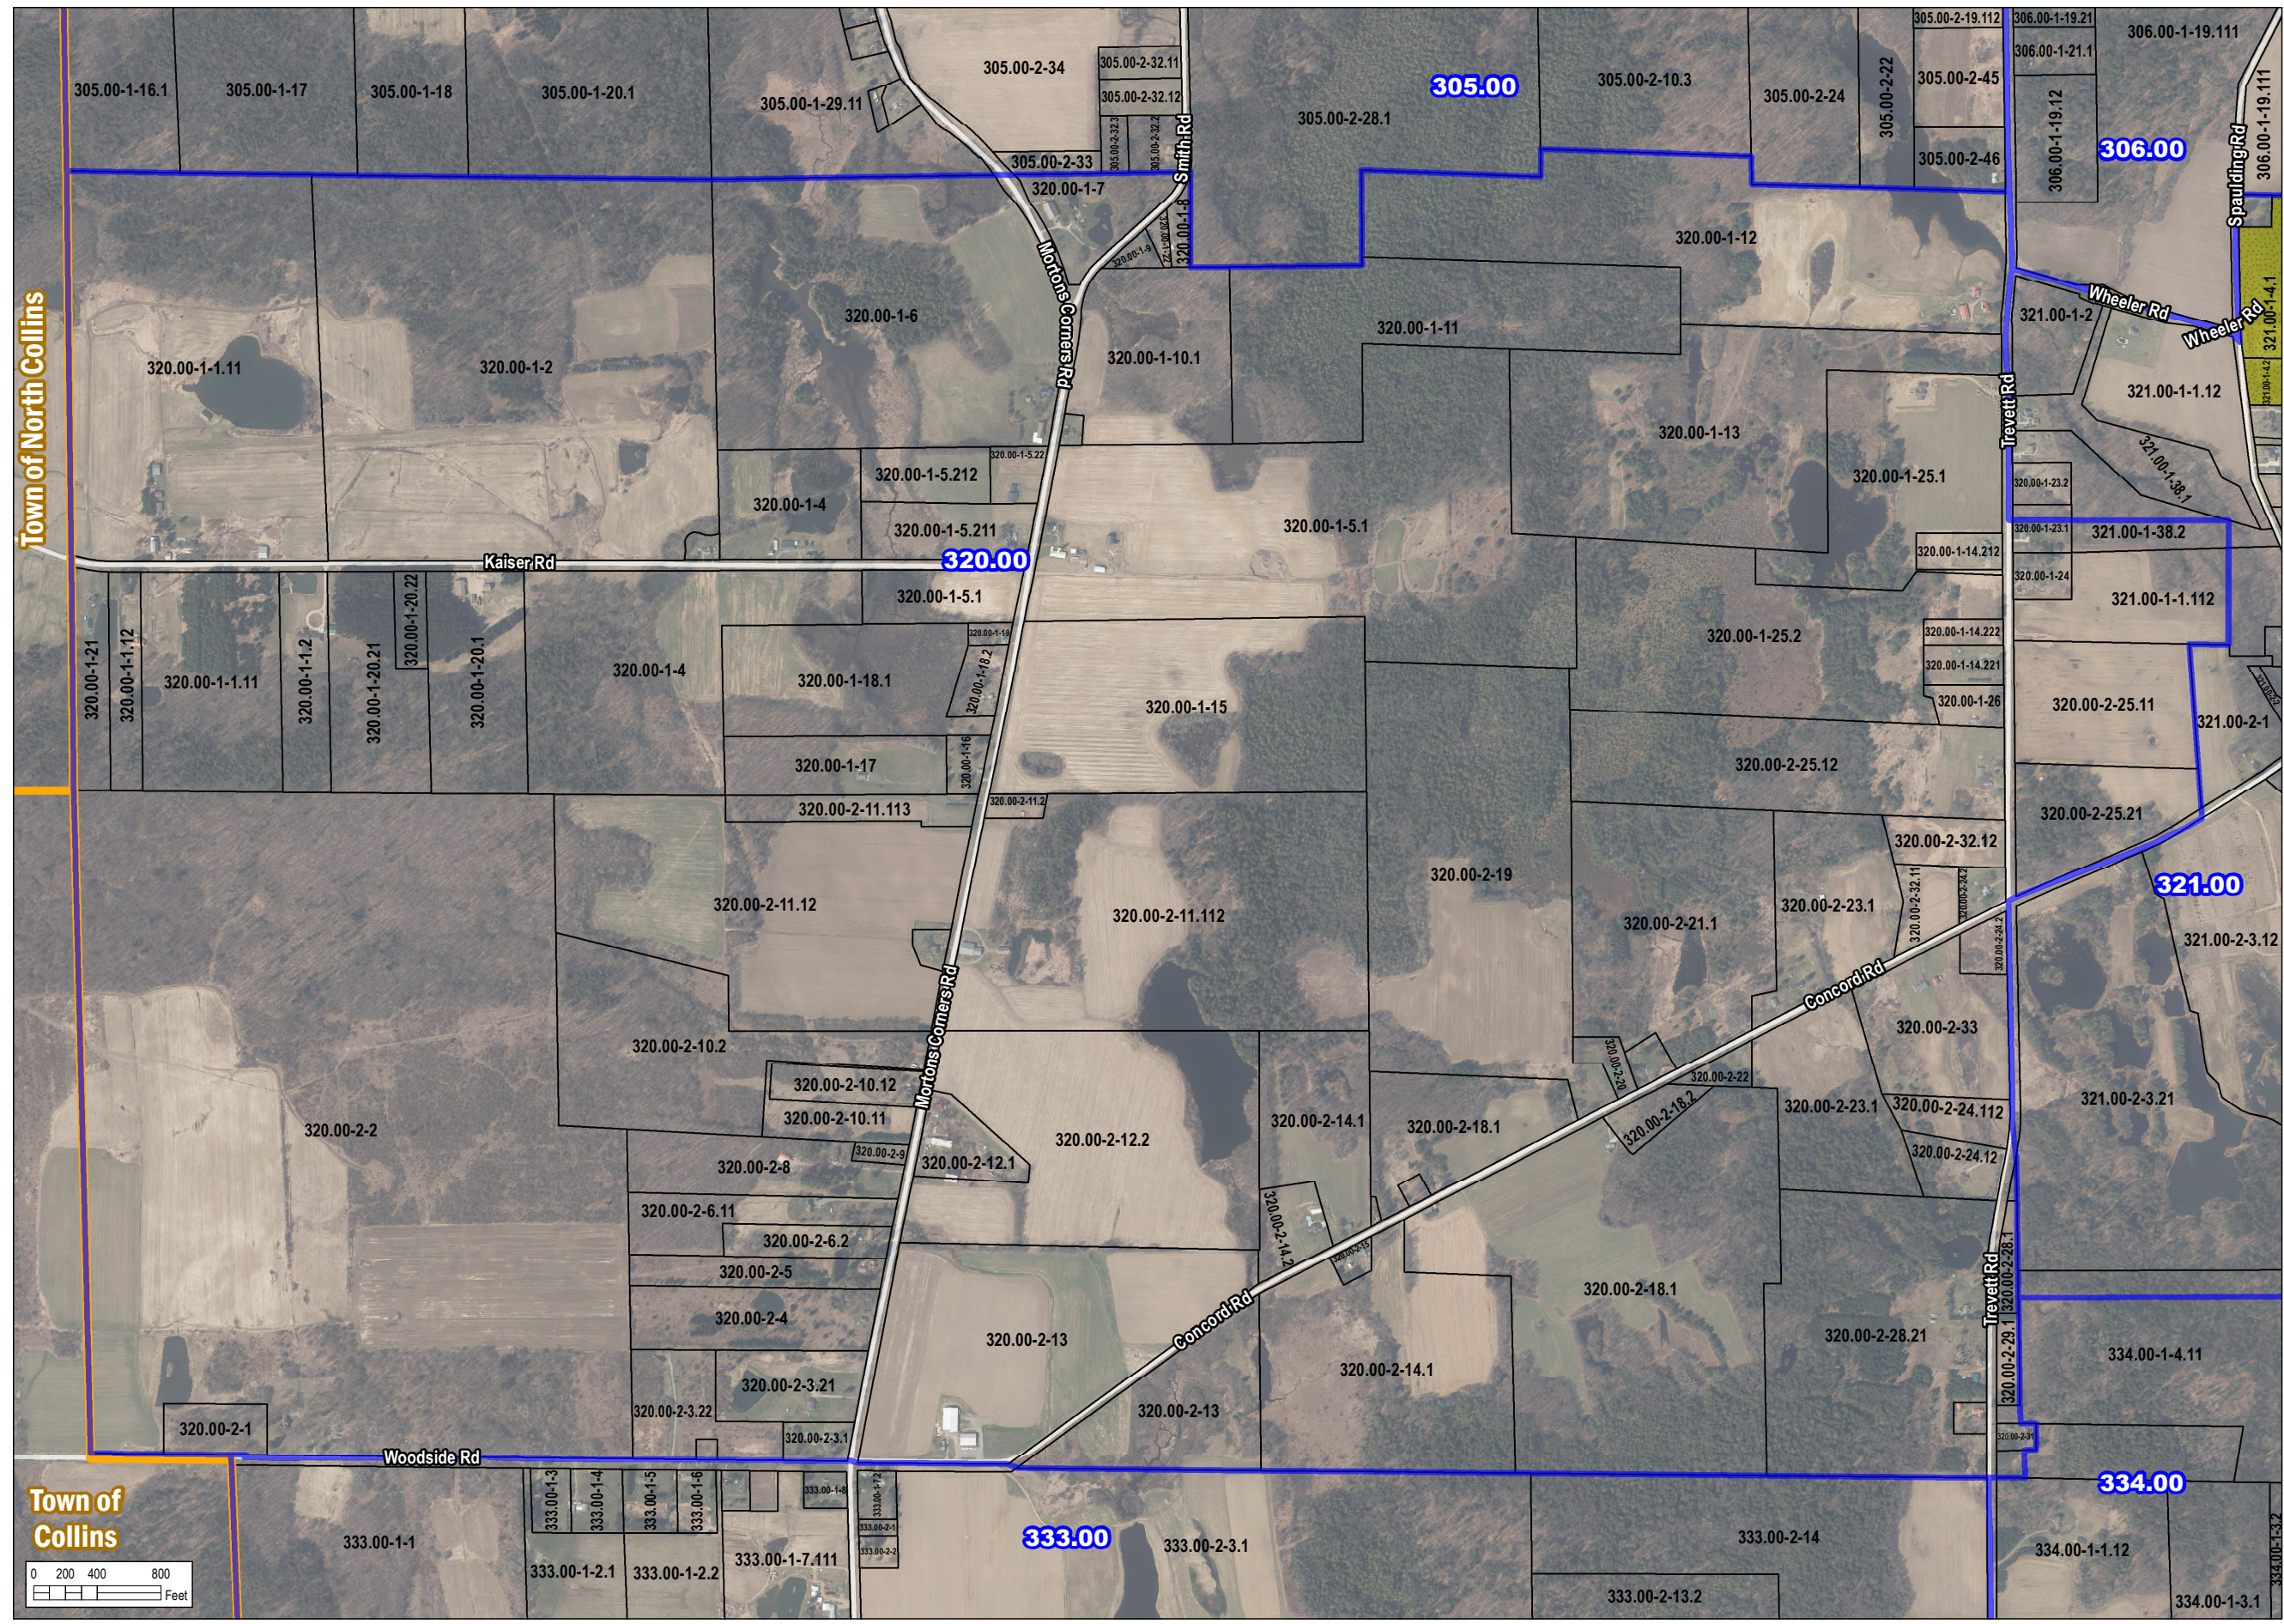

Town of Concord Existing Zoning Map ERIE COUNTY, NEW YORK

LEGEND

- Zoning Map No. (Blue outline)
- Parcels (2022) (Black outline)
- Existing Zoning
 - R-AG, Residential-Agricultural (White)
 - R-E, Single-Family Residence - Estate (Light Yellow)
 - R-1, Single-Family Residence (Yellow)
 - R2, General Residence (Light Orange)
 - R-M, General Residence - Mobile Home Court (Orange)
 - R-12, Single-Family - Cluster Housing (Dark Orange)
 - R-RB, Residence - Restricted Business (Pink)
 - C-1, Local Retail Business (Red)
 - C-2, General Commercial (Dark Red)
 - C-R, Commercial-Recreation (Light Blue)
 - C-T, Commercial-Tourist (Cyan)
 - M, General Industrial (Purple)
 - M-R, Mining Reclamation (Green)

Wendel WD Architecture, Engineering, Surveying & Landscape Architecture, P.C. shall assume no liability for 1. Any errors, omissions, or inaccuracies in the information provided regardless of how caused or; 2. Any decision or action taken or not taken by the reader in reliance upon any information or data furnished hereunder.
 Data Sources: Town of Concord, NY, Erie County Office of GIS, NYS GIS Program Office, 2021 Aerial Imagery