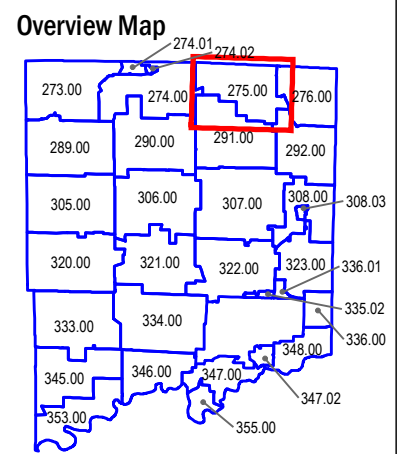

Town of Concord Existing Zoning Map ERIE COUNTY, NEW YORK

LEGEND

- Zoning Map No. (Blue outline)
- Parcels (2022) (Black outline)
- Existing Zoning**
 - R-AG, Residential-Agricultural (White)
 - R-E, Single-Family Residence - Estate (Light Yellow)
 - R-1, Single-Family Residence (Yellow)
 - R2, General Residence (Light Orange)
 - R-M, General Residence - Mobile Home Court (Orange)
 - R-12, Single-Family - Cluster Housing (Dark Orange)
 - R-RB, Residence - Restricted Business (Pink)
 - C-1, Local Retail Business (Red)
 - C-2, General Commercial (Dark Red)
 - C-R, Commercial-Recreation (Blue)
 - C-T, Commercial-Tourist (Light Blue)
 - M, General Industrial (Purple)
 - M-R, Mining Reclamation (Green)