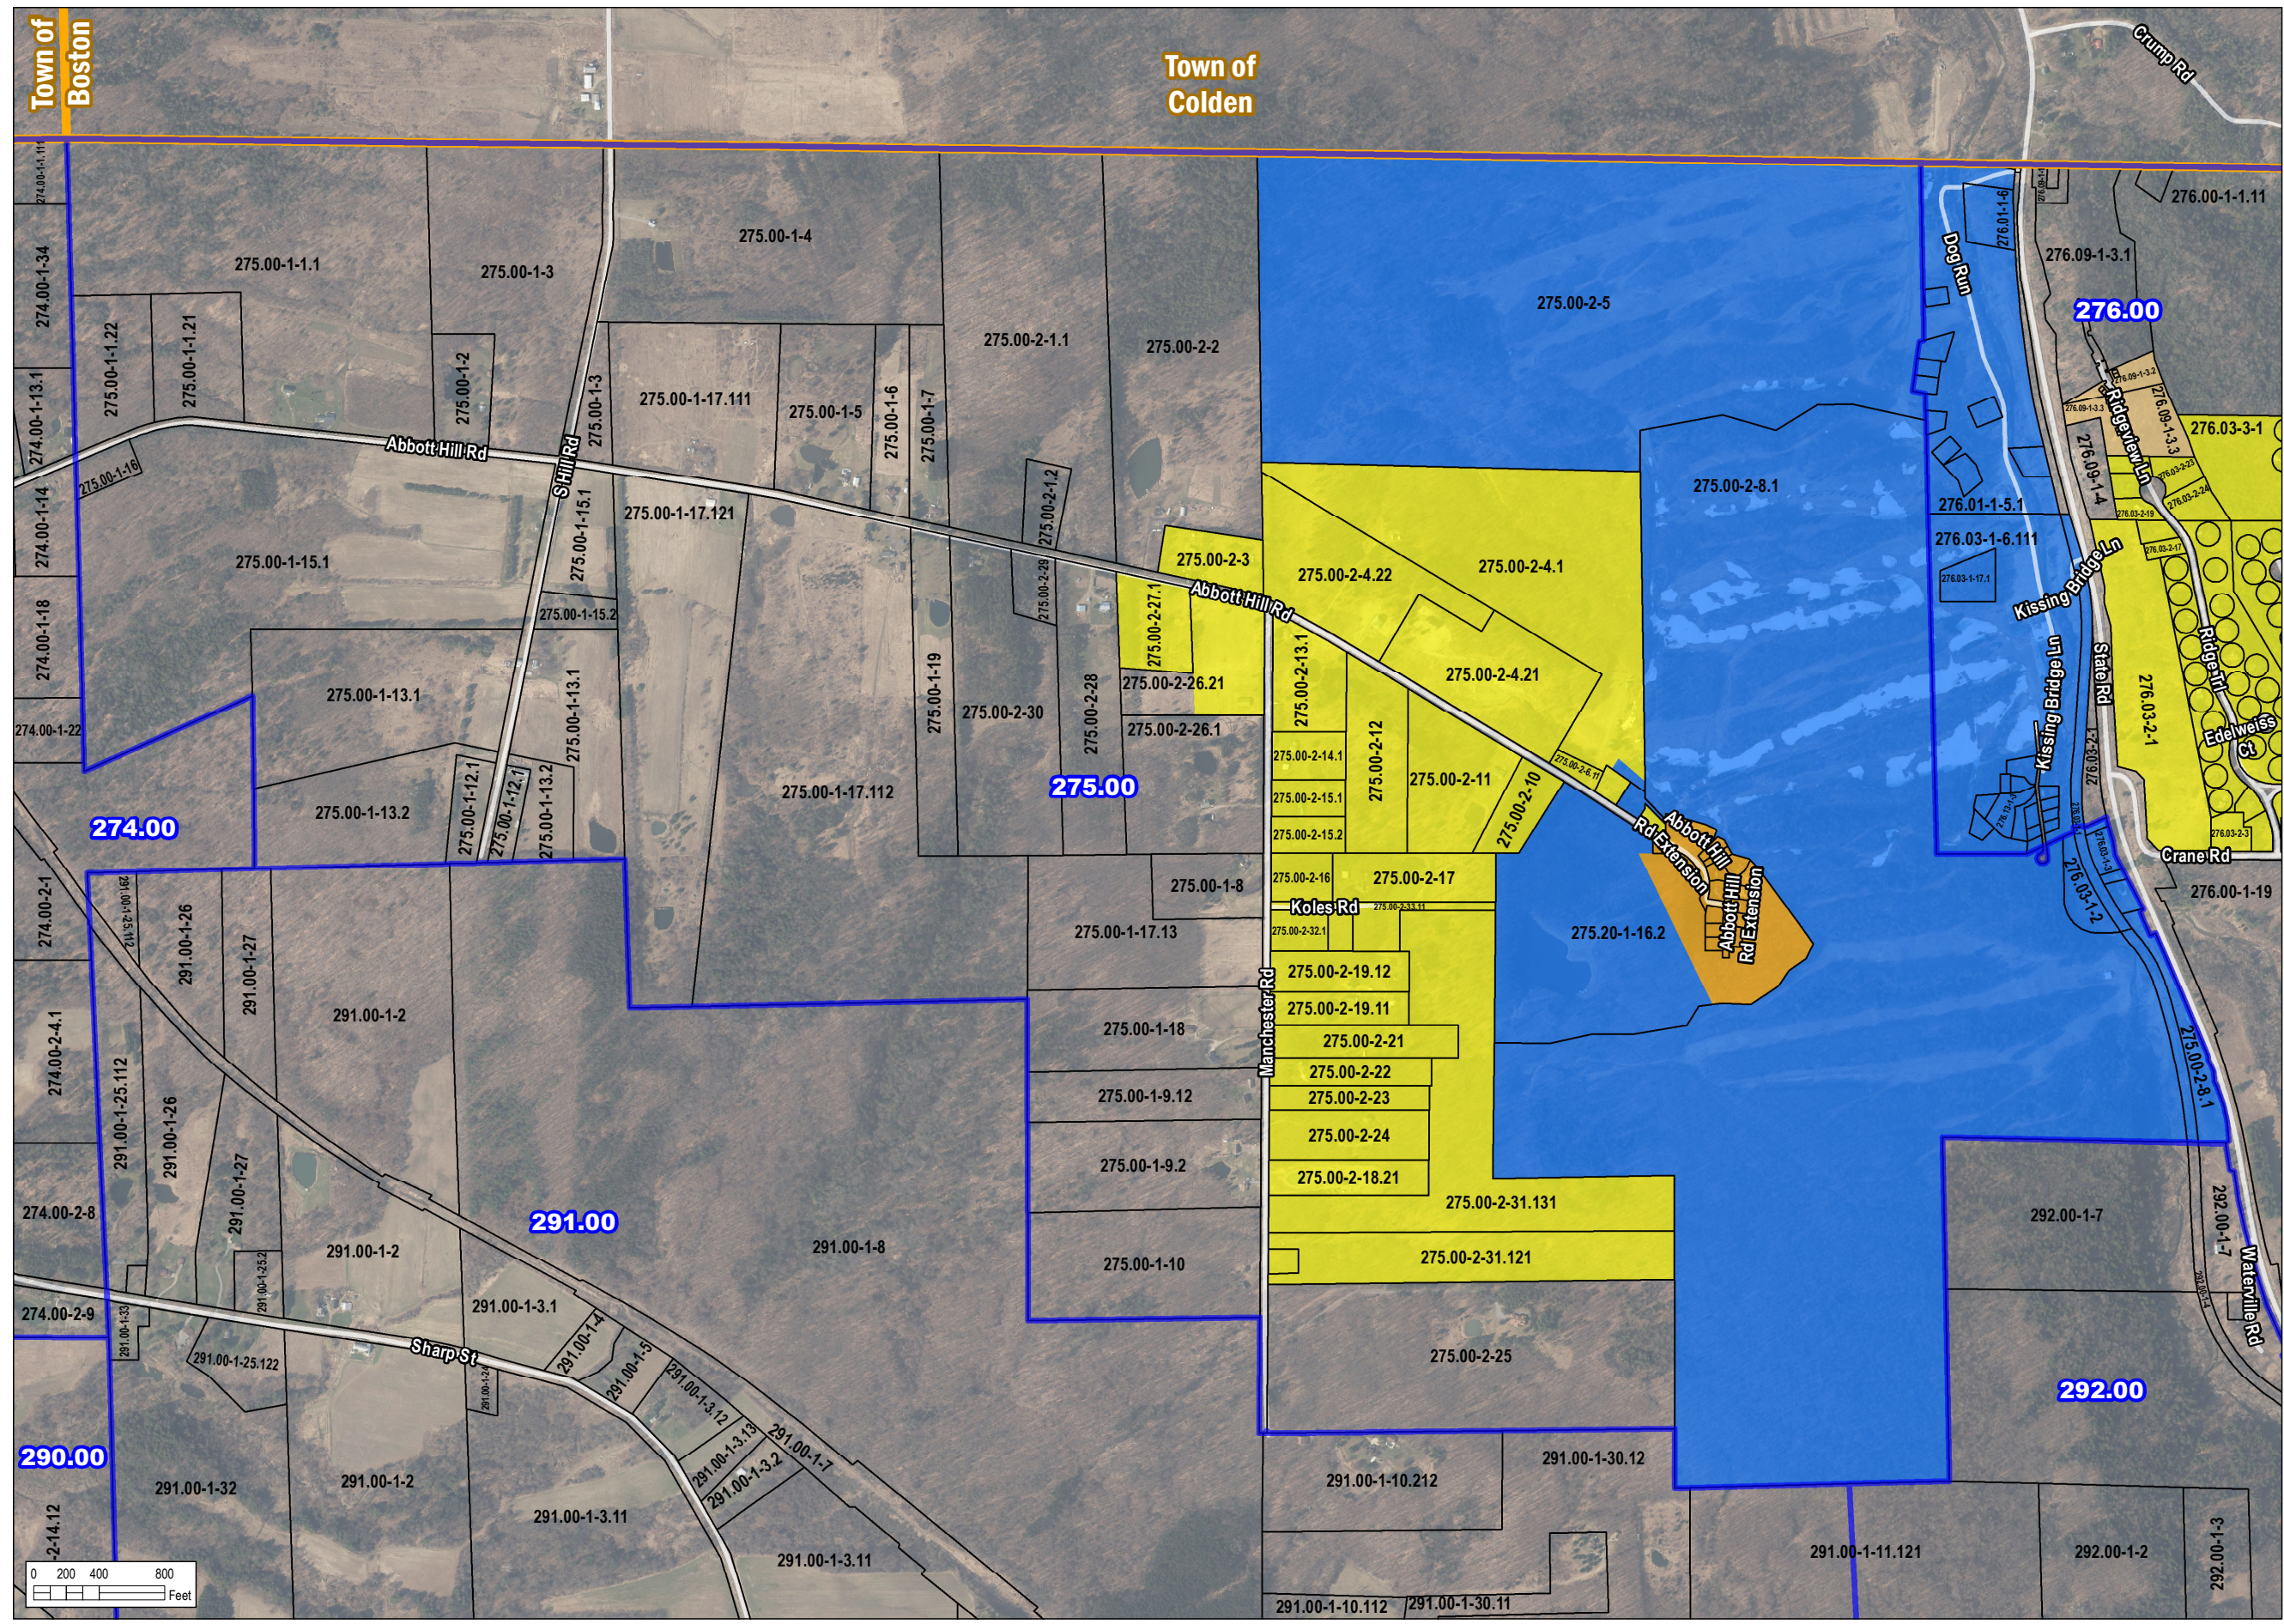

Town of Concord Existing Zoning Map ERIE COUNTY, NEW YORK

LEGEND

- Zoning Map No. (Blue outline)
- Parcels (2022) (Black outline)
- Existing Zoning**
 - R-AG, Residential-Agricultural (White)
 - R-E, Single-Family Residence - Estate (Light Yellow)
 - R-1, Single-Family Residence (Yellow)
 - R2, General Residence (Light Orange)
 - R-M, General Residence - Mobile Home Court (Orange)
 - R-12, Single-Family - Cluster Housing (Dark Orange)
 - R-RB, Residence - Restricted Business (Pink)
 - C-1, Local Retail Business (Red)
 - C-2, General Commercial (Dark Red)
 - C-R, Commercial-Recreation (Blue)
 - C-T, Commercial-Tourist (Light Blue)
 - M, General Industrial (Purple)
 - M-R, Mining Reclamation (Green)

Wendel WD Architecture, Engineering, Surveying & Landscape Architecture, P.C. shall assume no liability for 1. Any errors, omissions, or inaccuracies in the information provided regardless of how caused or; 2. Any decision or action taken or not taken by the reader in reliance upon any information or data furnished hereunder.
 Data Sources: Town of Concord, NY, Erie County Office of GIS, NYS GIS Program Office, 2021 Aerial Imagery