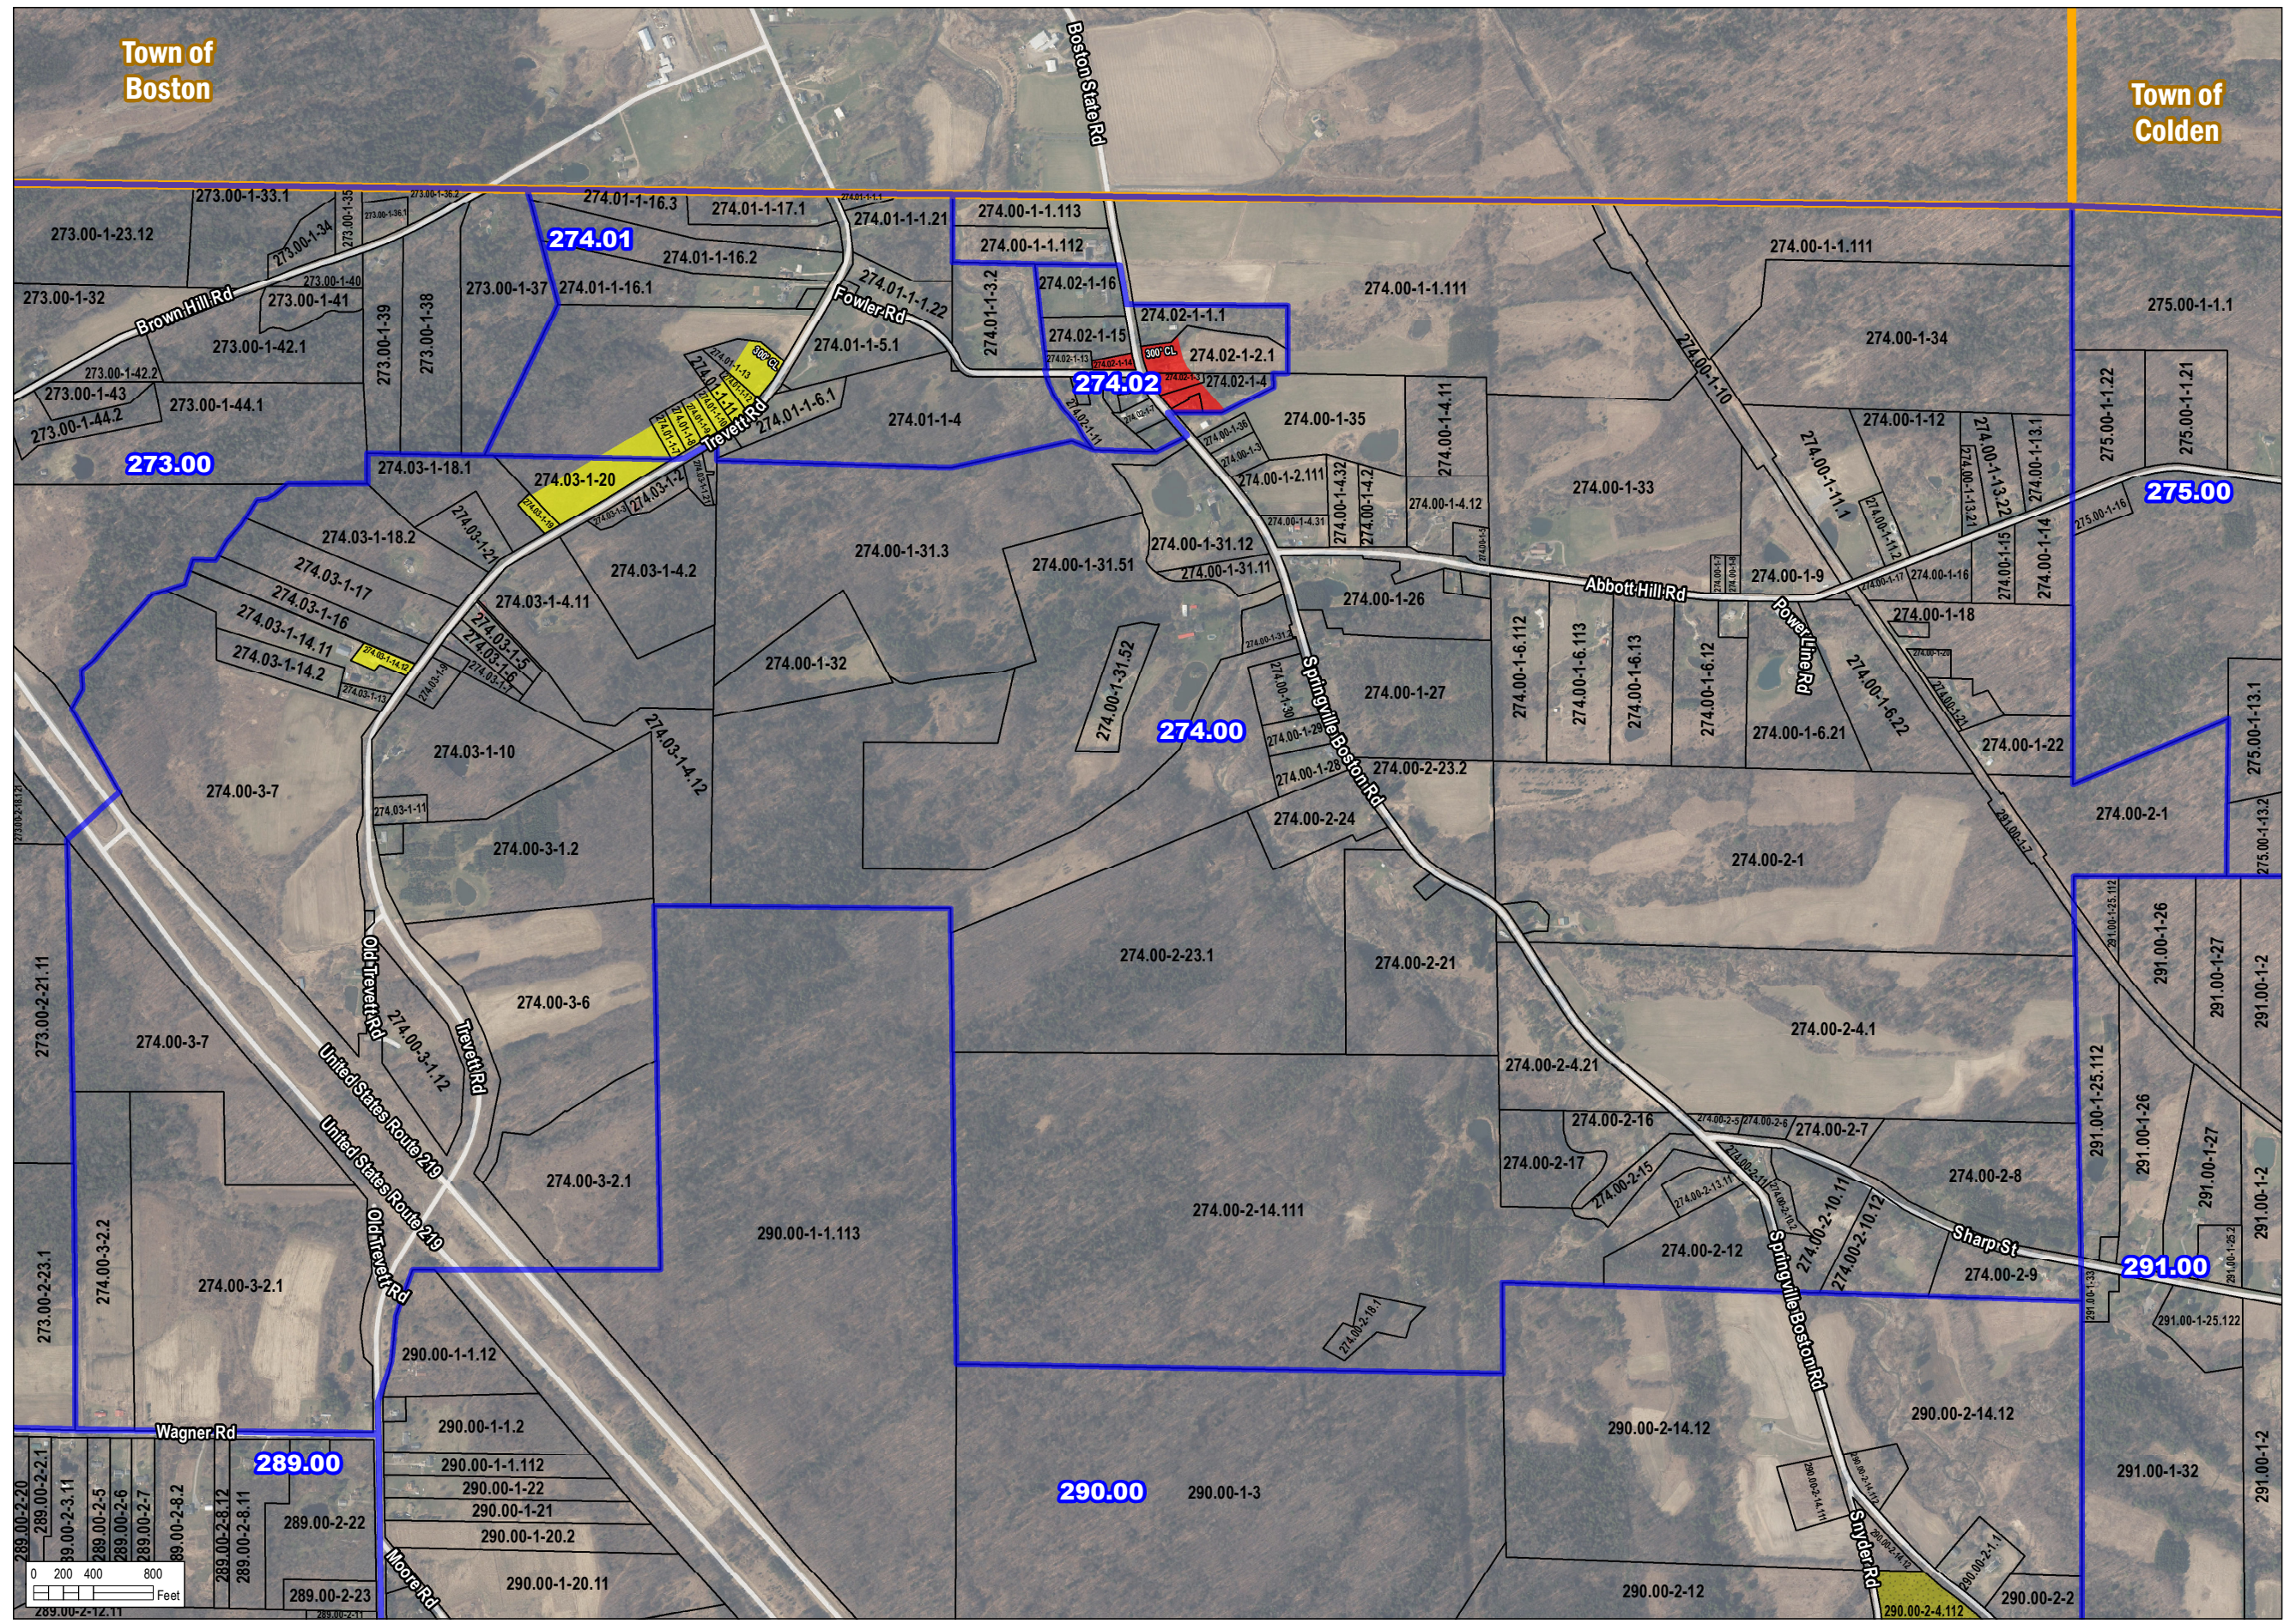

Town of Concord Existing Zoning Map ERIE COUNTY, NEW YORK

LEGEND

- Zoning Map No. (Blue outline)
- Parcels (2022) (Black outline)
- Existing Zoning**
 - R-AG, Residential-Agricultural (White)
 - R-E, Single-Family Residence - Estate (Light Yellow)
 - R-1, Single-Family Residence (Yellow)
 - R2, General Residence (Light Orange)
 - R-M, General Residence - Mobile Home Court (Orange)
 - R-12, Single-Family - Cluster Housing (Dark Orange)
 - R-RB, Residence - Restricted Business (Pink)
 - C-1, Local Retail Business (Red)
 - C-2, General Commercial (Dark Red)
 - C-R, Commercial-Recreation (Light Blue)
 - C-T, Commercial-Tourist (Cyan)
 - M, General Industrial (Purple)
 - M-R, Mining Reclamation (Green)

Wendel WD Architecture, Engineering, Surveying & Landscape Architecture, P.C. shall assume no liability for 1. Any errors, omissions, or inaccuracies in the information provided regardless of how caused or; 2. Any decision or action taken or not taken by the reader in reliance upon any information or data furnished hereunder.
 Data Sources: Town of Concord, NY, Erie County Office of GIS, NYS GIS Program Office, 2021 Aerial Imagery